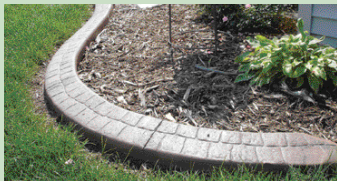

*Our extruded concrete landscape edging is both decorative and affordable.*

The system can also be used for drip irrigation, lighting, sound or for other communication wiring.

*Our concrete edging looks and feels like genuine stone and brick*

### Attractive, permanent landscape accent

- More economical and durable than traditional lawn edging
- Multiple color and design options
- Design flexibility including flowing curves, straight lines and custom designs
- Reduces edging and trimming time
- Professional appearance adds value to your property
- Existing landscaping not disturbed
- Commercial curbs including parking lot curbs

## Border Applications

- Flower or Garden Beds
- Tree Edging or Circles
- Walkways/Driveways
- Playgrounds
- Water Run-Off Control or Drainage
- Ponds or Pools
- Fence and Property Lines
- Parking Lots
- Parks / Golf Courses