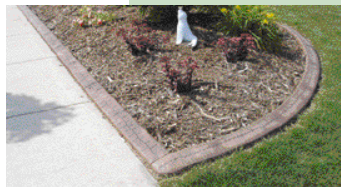

*Our extruded concrete landscape edging is both decorative and affordable.*

The system can also be used for drip irrigation, lighting, sound or for other communication wiring.

*Our concrete edging looks and feels like genuine stone and brick*

### Attractive, permanent landscape accent

- More economical and durable than traditional lawn edging
- Multiple color and design options
- Design flexibility including flowing curves, straight lines and custom designs
- Reduces edging and trimming time
- Professional appearance adds value to your property
- Existing landscaping not disturbed
- Commercial curbs including parking lot curbs

## Border Applications

- Flower or Garden Beds
- Tree Edging or Circles
- Walkways/Driveways
- Playgrounds
- Water Run-Off Control or Drainage
- Ponds or Pools
- Fence and Property Lines
- Parking Lots
- Parks / Golf Courses